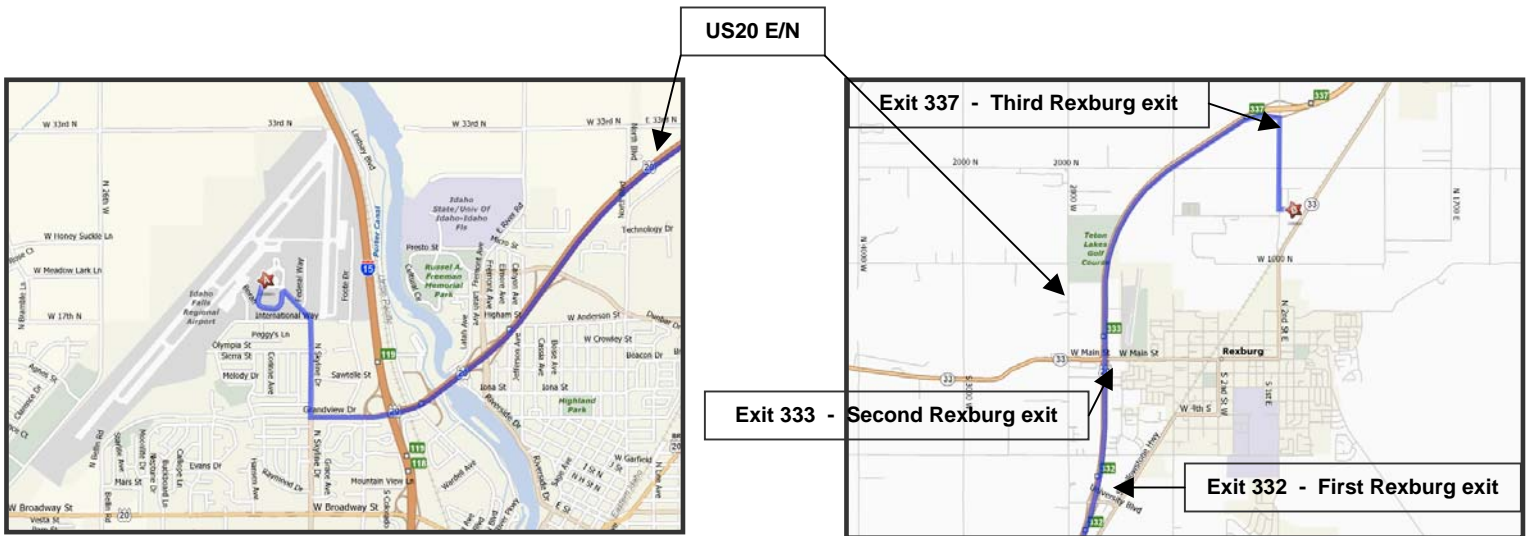

AMET inc.
355 Dividend Dr.
Rexburg, ID, 83440

Tel: 208-356-7274
Fax: 208-359-8932

Directions: Idaho Falls Airport - AMET inc. Total 32 miles.

1. Start out exiting the Idaho Falls Airport SOUTH on N Skyline DR. Travel 1 mile.
2. Turn LEFT onto Grandview DR. Travel 0.4 mile.
3. Stay STRAIGHT, and merge onto US-20 E. Travel 28.9 Miles towards Rexburg.
4. Take Rexburg exit 337 (N Salem Rd).
5. From EXIT 337, turn RIGHT onto N 2ND ST E/N SALEM RD. Travel 1.0 miles south towards Rexburg.
6. Turn LEFT on Dividend DR. (First left after Traffic Signal).
7. AMET is located .1 miles, on the left.

Exiting Idaho Falls Airport

Rexburg